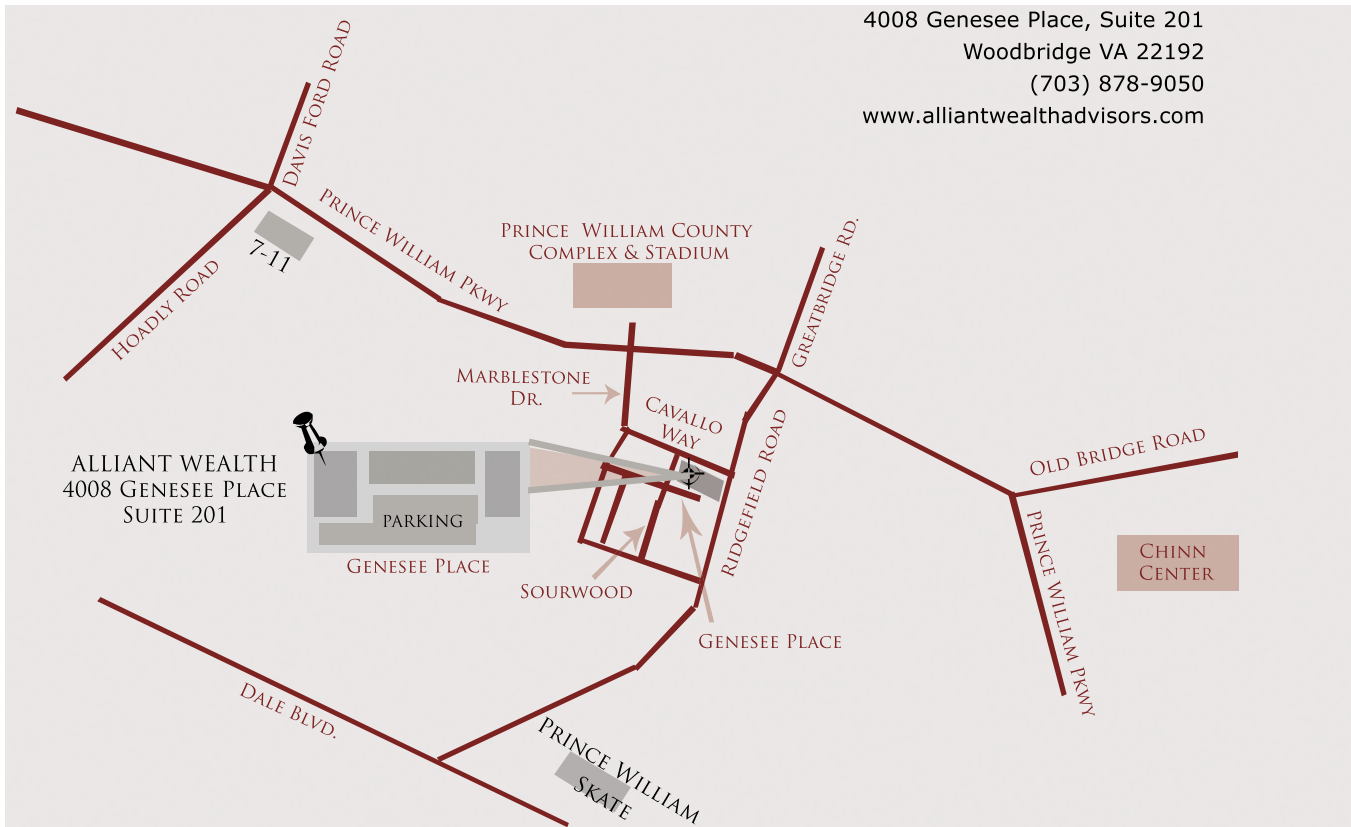

DRIVING DIRECTIONS TO ALLIANT WEALTH ADVISORS

4008 Genesee Place, Suite 201
Woodbridge VA 22192
(703) 878-9050
www.alliantwealthadvisors.com

From I-95

- Take the Prince William Parkway, Exit 158 towards Manassas
- Follow the Parkway for 5-6 miles.
- Continue straight through the intersection of Minnieville Road and the Parkway
- Once you come across the Sheetz, get into the left-hand lane.
- Pass Chinn Center on right.
- Left at intersection of Prince William Parkway and Old Bridge Road (light).
- Left on Ridgefield Road (across the street from the PW County Complex & Stadium).
- Right on Cavallo Way.
- Left on Sourwood.
- Left on Genesee Place.
- Office is located in the County Center Condos on Left.
- Parking Lot is between the condos and the townhouses.

From Montclair/Dale City Area

- Take Dale Blvd. to Ridgefield Road (pass Prince William Skate on right).
- Right on Ridgefield Road.
- Left on Cavallo Way.
- Left on Sourwood.
- Left on Genesee Place.
- Office is located in the County Center Condos on Left.
- Parking Lot is between the condos and the townhouses.

From Manassas

- Take Prince William Parkway South to Woodbridge.
- You will pass through Hoadly Road intersection (7-11 on right), County Stadium Complex will be on Right at next light, Marblestone.
- Left on Cavallo Way
- Right on Sourwood.
- Left on Genesee Place.
- Office is located in the County Center Condos on Left.
- Parking Lot is between the condos and the townhouses.